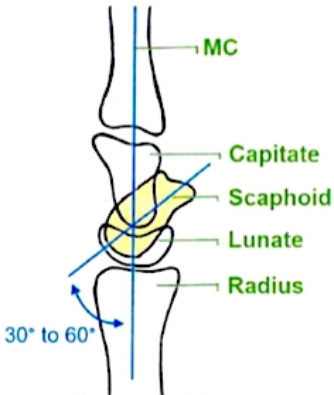

Normal Wrist RX - lateral

SL angle > 60° – DISI

SL angle < 30° – VISI

Normal Wrist RX - AP